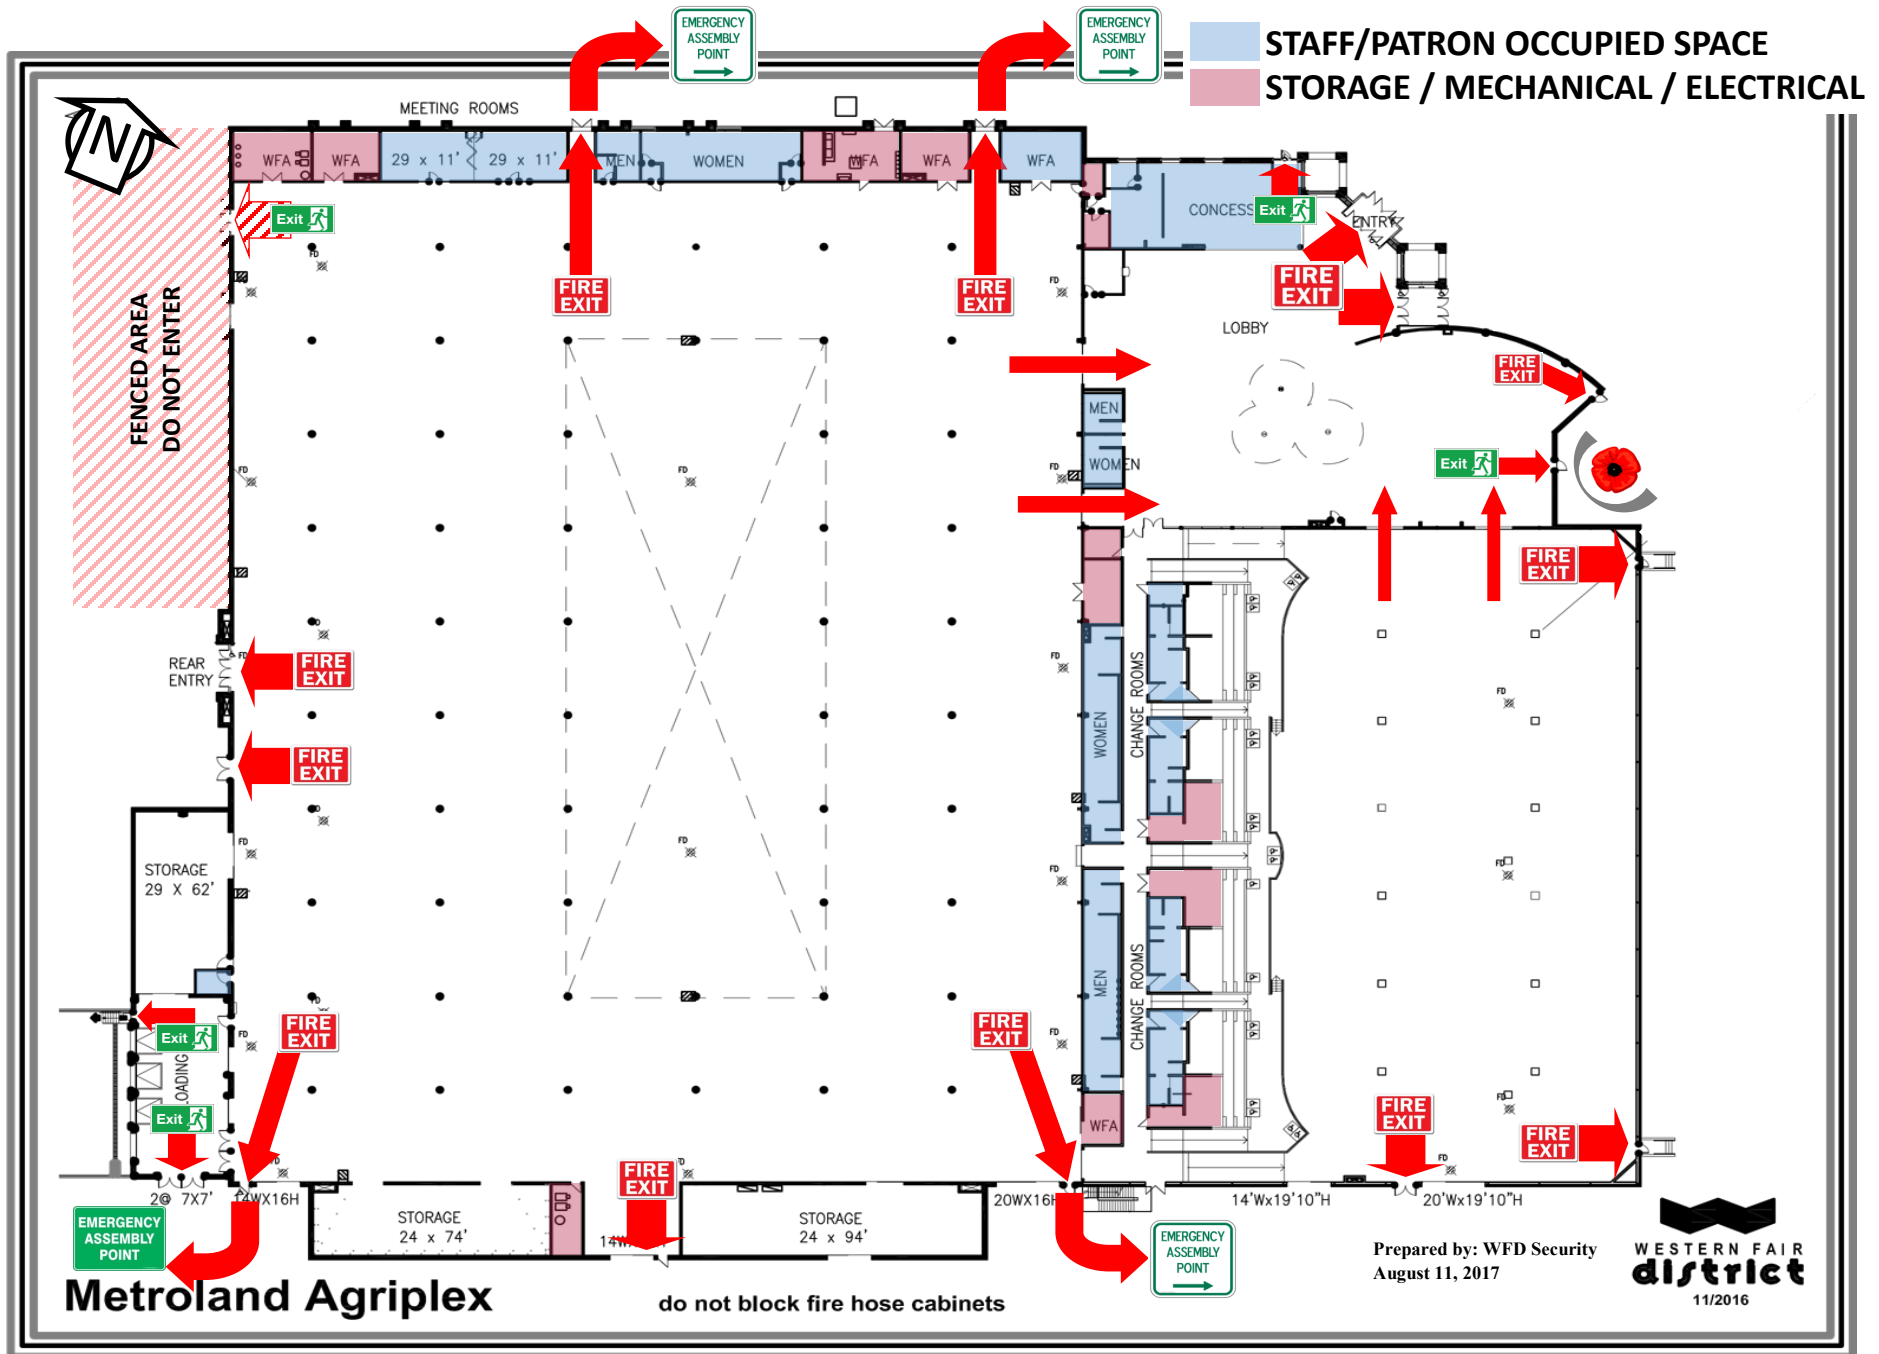

FIRE EXIT ROUTES

Metroland Agriplex

Prepared by: WFD Security
August 11, 2017